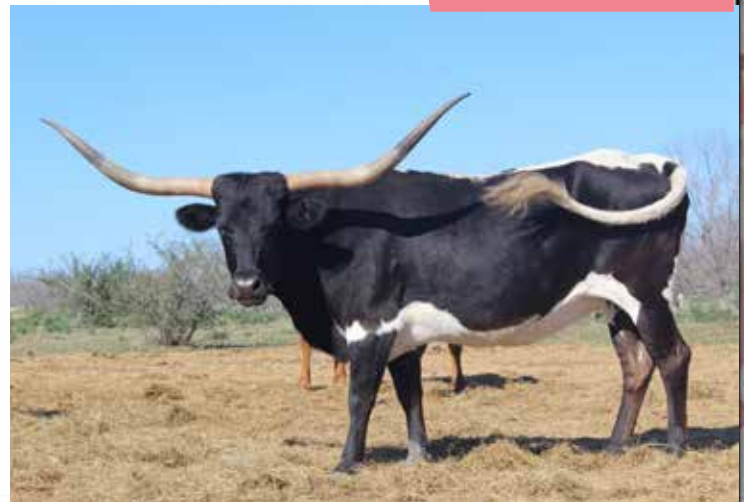

HL LUCKY CINDER
CRAFT RANCH

LOT #24

DOB: 1/6/2011   **PH#:** 07   **REG:** CTI279408
SIRE: LLL Lucky (Maximus ST x BC Lucky Lady)
DAM: LLL Max's Cinder (Maximus ST x PCC Jiggles)

BREEDING: Exposed to TCC Houdini from 11/18-19- 3/1/20

COMMENTS: OCV'd. Here is your chance to own a full sister to the famous LLL Lucky's Cinderella. There won't be any more of these. Her bloodline boasts Maximus ST as well as tons of grulla coloring coming from the bottom side. She measured 73.25" back in November and comes to you exposed to the 95" TCC Houdini. This should be an amazing calf. Don't miss your chance here! Updated preg status and endearment on sale day.