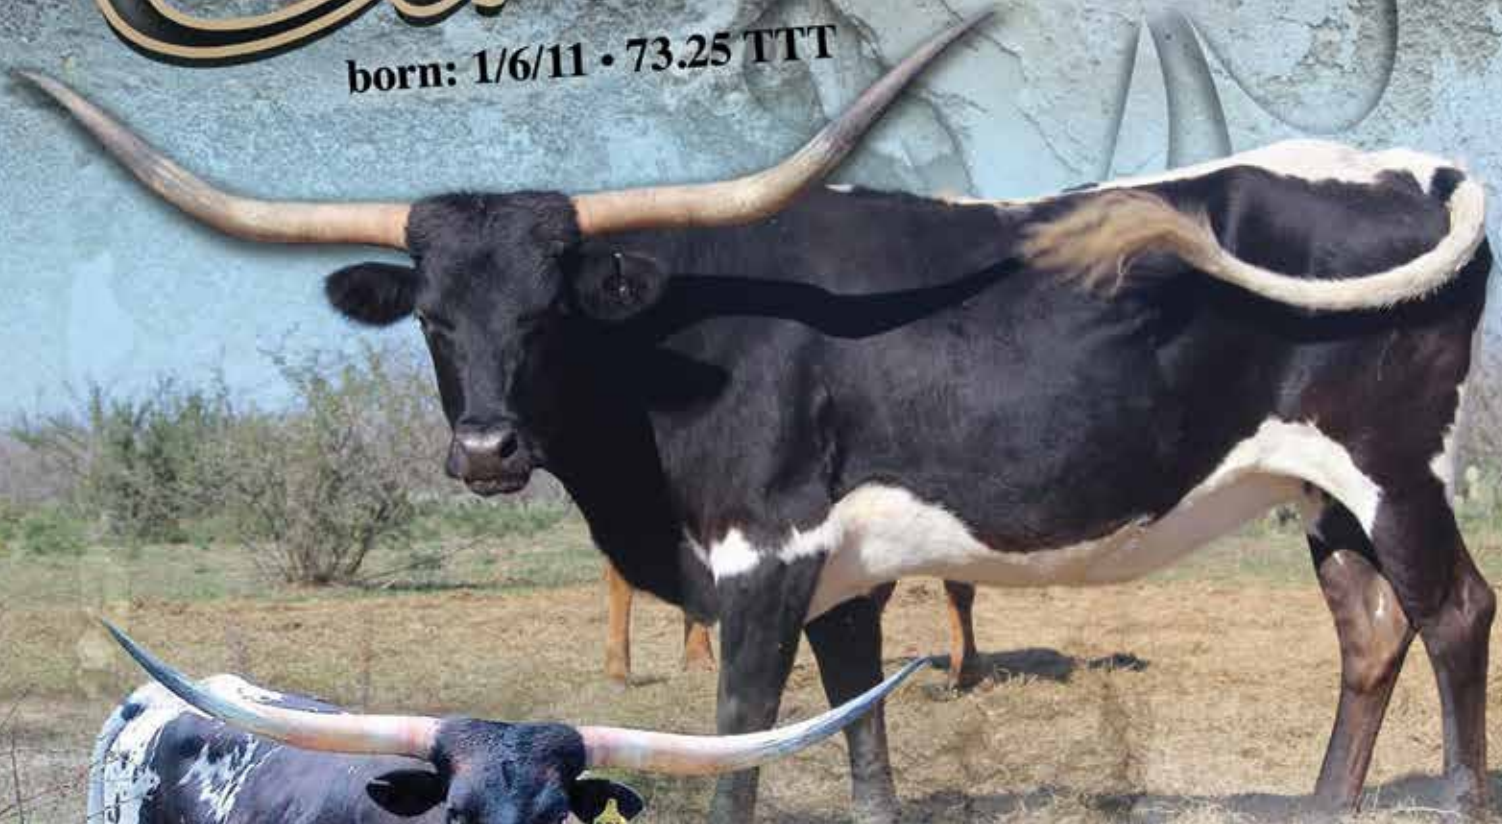

[www.shophiredhand.com](#)

Hired Hand Websites

Visit our website to learn why we're Longhorn breeders #1 choice for internet marketing.

[www.hiredhandsoftware.com](#)

Lot 24

HL Lucky

Cinder

born: 1/6/11 • 73.25 TTT